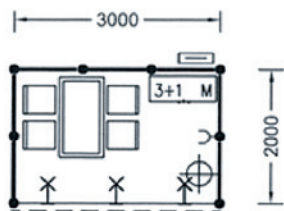

OFFER OF TYPE EXHIBITION construction by corporation VELETRHY BRNO

Basic demountable key-ready stands (compartments) with standard facility introduced below

Type exhibition 6m²

Exhibition facility:

- 1× table Module 120/60
- 4× chair Bytrice I
- 1× system MODUL
3 shelves + 1 cabinet
- 1× hanger self-standing
- 1× PVC trash bin
- 1× socket 220V
- 3× hinged lamp Fareto

(mark if you are interested)

Type exhibition 9m²

Exhibition facility:

- 1× table Module 120/60
- 4× chair Bytrice I
- 1× bar chair
- 1× bar 105/90/55cm
- 1× cabinet Octanorm lockable
- 1× hanger self-standing
- 1× PVC trash bin
- 1× socket 220V
- 3× hinged lamp Fareto
- 1× fluorescent lamp ceiling
- 1× switchboard

(mark if you are interested)

Type exhibition 12m²

Exhibition facility:

- 1× table Module 120/60
- 4× chair Bytrice I
- 1× bar chair
- 1× bar 105/90/55cm
- 1× hanger self-standing
- 1× PVC trash bin
- 1× socket 220V
- 1× hinged lamp Fareto
- 2× fluorescent lamp ceiling (4 tubes)
- 1× switchboard