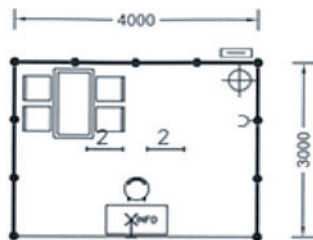

(mark if you are interested)

Type exhibition 9m²

Exhibition facility:

- 1× table Module 120/60
- 4× chair Bytrice I
- 1× bar chair
- 1× bar 105/90/55cm
- 1× cabinet Octanorm lockable
- 1× hanger self-standing
- 1× PVC trash bin
- 1× socket 220V
- 3× hinged lamp Fareto
- 1× fluorescent lamp ceiling
- 1× switchboard

(mark if you are interested)

Type exhibition 12m²

Exhibition facility:

- 1× table Module 120/60
- 4× chair Bytrice I
- 1× bar chair
- 1× bar 105/90/55cm
- 1× hanger self-standing
- 1× PVC trash bin
- 1× socket 220V
- 1× hinged lamp Fareto
- 2× fluorescent lamp ceiling (4 tubes)
- 1× switchboard