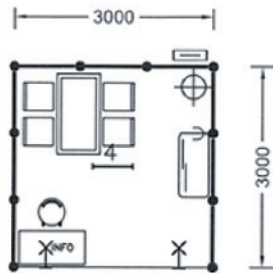

OFFER OF TYPE EXHIBITION construction by corporation VELETRHY BRNO

Basic demountable key-ready stands (compartments) with standard facility introduced below

Type exhibition 6m²

Exhibition facility:

- 1× table Module 120/60
- 4× chair Bytrice I
- 1× system MODUL
3 shelves + 1 cabinet
- 1× hanger self-standing
- 1× PVC trash bin
- 1× socket 220V
- 3× hinged lamp Fareto

(mark if you are interested)

Type exhibition 9m²

Exhibition facility:

- 1× table Module 120/60
- 4× chair Bytrice I
- 1× bar chair
- 1× bar 105/90/55cm
- 1× cabinet Octanorm lockable
- 1× hanger self-standing
- 1× PVC trash bin
- 1× socket 220V
- 3× hinged lamp Fareto
- 1× fluorescent lamp ceiling
- 1× switchboard

(mark if you are interested)

Type exhibition 12m²

Exhibition facility:

- 1× table Module 120/60
- 4× chair Bytrice I
- 1× bar chair
- 1× bar 105/90/55cm
- 1× hanger self-standing
- 1× PVC trash bin
- 1× socket 220V
- 1× hinged lamp Fareto
- 2× fluorescent lamp ceiling (4 tubes)
- 1× switchboard